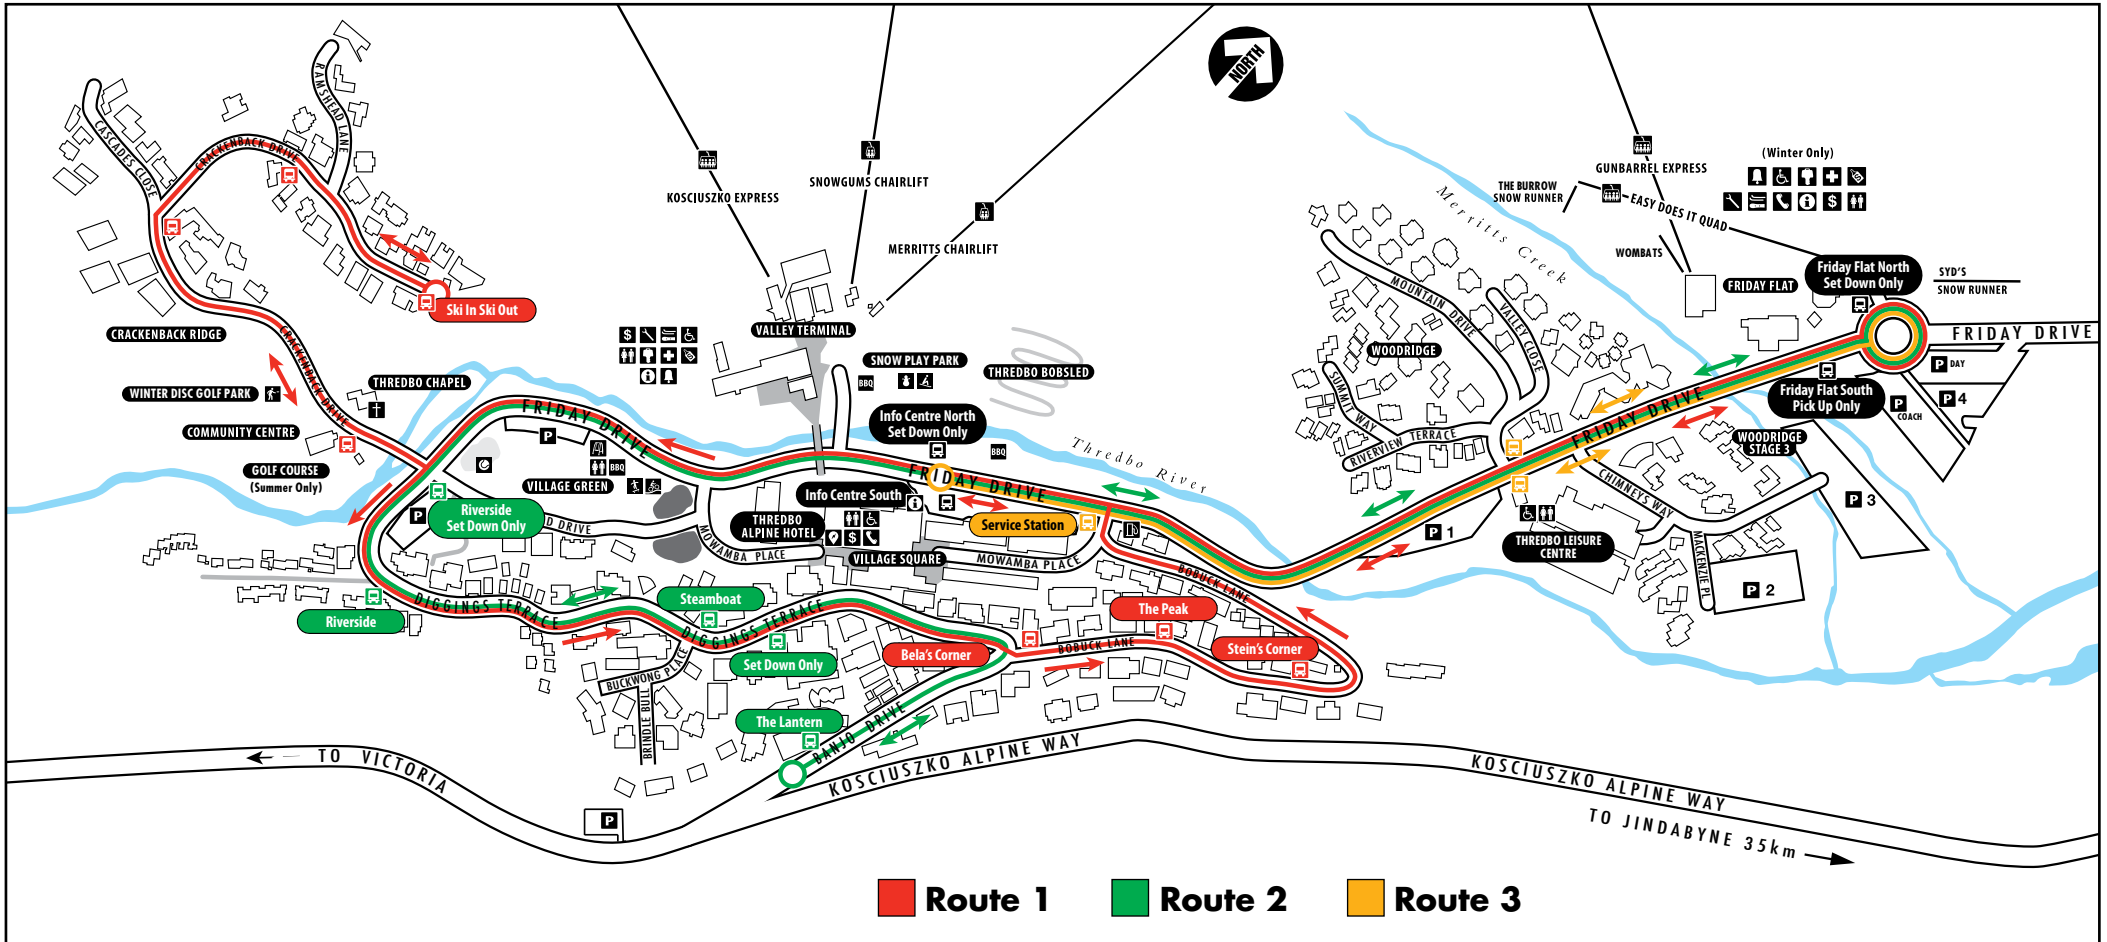

# WINTER BUS ROUTES THREDBO VILLAGE

- Information
- Service Station
- Toilets
- ATM
- Snow Sports School
- Courtesy Tools
- Ski Patrol
- Snow Play Park
- Tobogganing
- Ski & Board Rental
- Parking
- Lockers
- Shuttle Bus Stop
- Disabled Toilets
- Guest Services
- Public Phone
- Free BBQ
- Play Ground
- Tennis Courts
- Pump Track
- Skate Park
- Disc Golf Course (winter)
- Tesla Charge Station